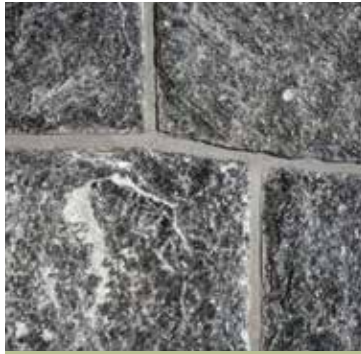

Juperana Gold & Grey

Liberty Hill

Old Spruce Mountain

Ponderosa Gold

Ponderosa Variegated

Tierra

SQUARE CUT

Size: 4" x 4" to 12" x 18"

Depth: 0.75" to 1.25"

Average Weight: 11 to 13 lbs. per SF

Corners: Square Cut

Blue Ridge Dark

Byram Black

Colonial Full Range

Colonial Blue

CT Black Mica