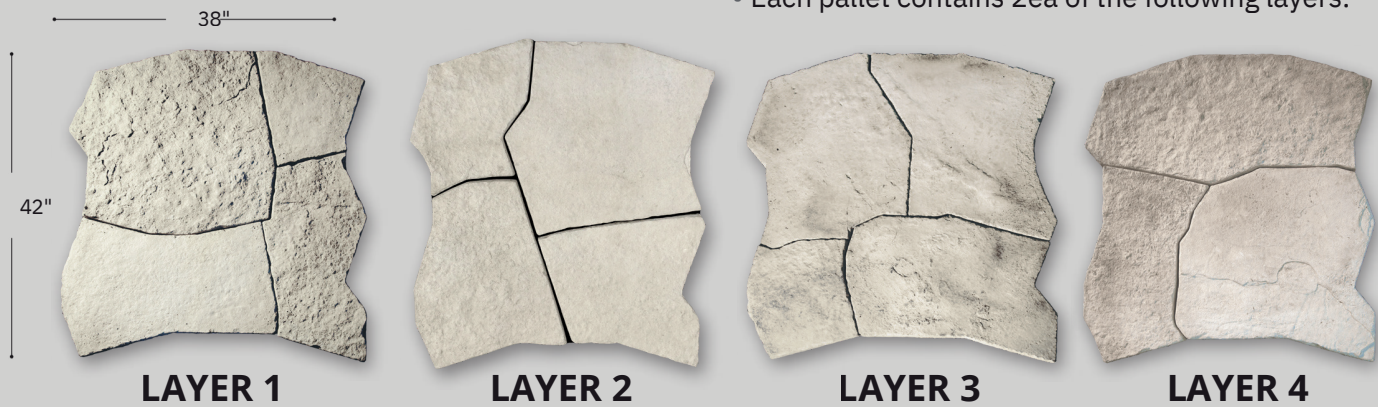

FEATURES:

- Beautiful natural stone texture.
- 15 unique shapes replicate large, irregular flagstone.
- Fast installation with easy-to-install pattern.
- Uniform thickness (1.75") = comfortable end result.
- High strength concrete = long term durability.
- Multiple natural color blends available.

PACKAGING:

Note: Outside dimensions of each layer are identical to all other layers, allowing any layer to be used anywhere in the pattern.

- 1 pallet = 90 s.f. (assumes 3/8" joint)
- 8 layers per pallet
- 2,160 lbs. per pallet
- Each pallet contains 2ea of the following layers:

PATIO LAYOUT

WALKWAY LAYOUT