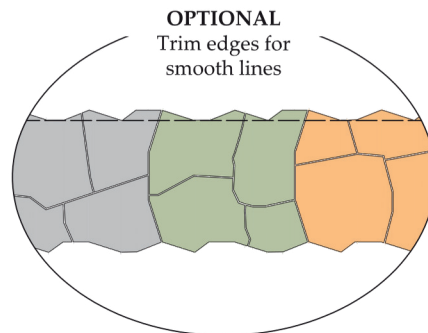

WALKWAY LAYOUT