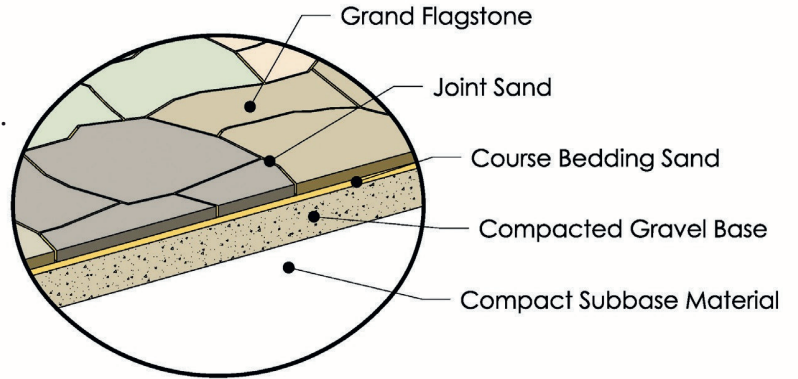

FEATURES:

- Beautiful natural stone texture.
- 15 unique shapes replicate large, irregular flagstone.
- Fast installation with easy-to-install pattern.
- Uniform thickness (1.75") = comfortable end result.
- High strength concrete = long term durability.
- Multiple natural color blends available.

PACKAGING:

Note: Outside dimensions of each layer are identical to all other layers, allowing any layer to be used anywhere in the pattern.

- 1 pallet = 90 s.f. (assumes 3/8" joint)
- 8 layers per pallet
- 2,160 lbs. per pallet
- Each pallet contains 2ea of the following layers: